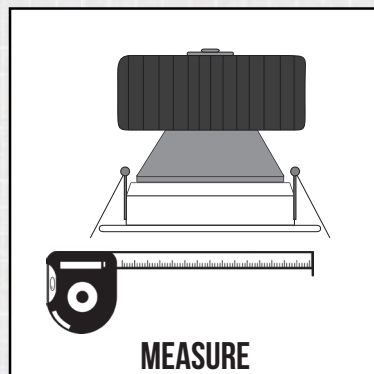

KOPAGLOBAL
KOPA EMERGENCY - EM2W
INSTRUCTIONS

AUSTRALIAN DESIGNED AND ENGINEERED.
WWW.KOPAGLOBAL.COM / SALES@KOPAGLOBAL.COM